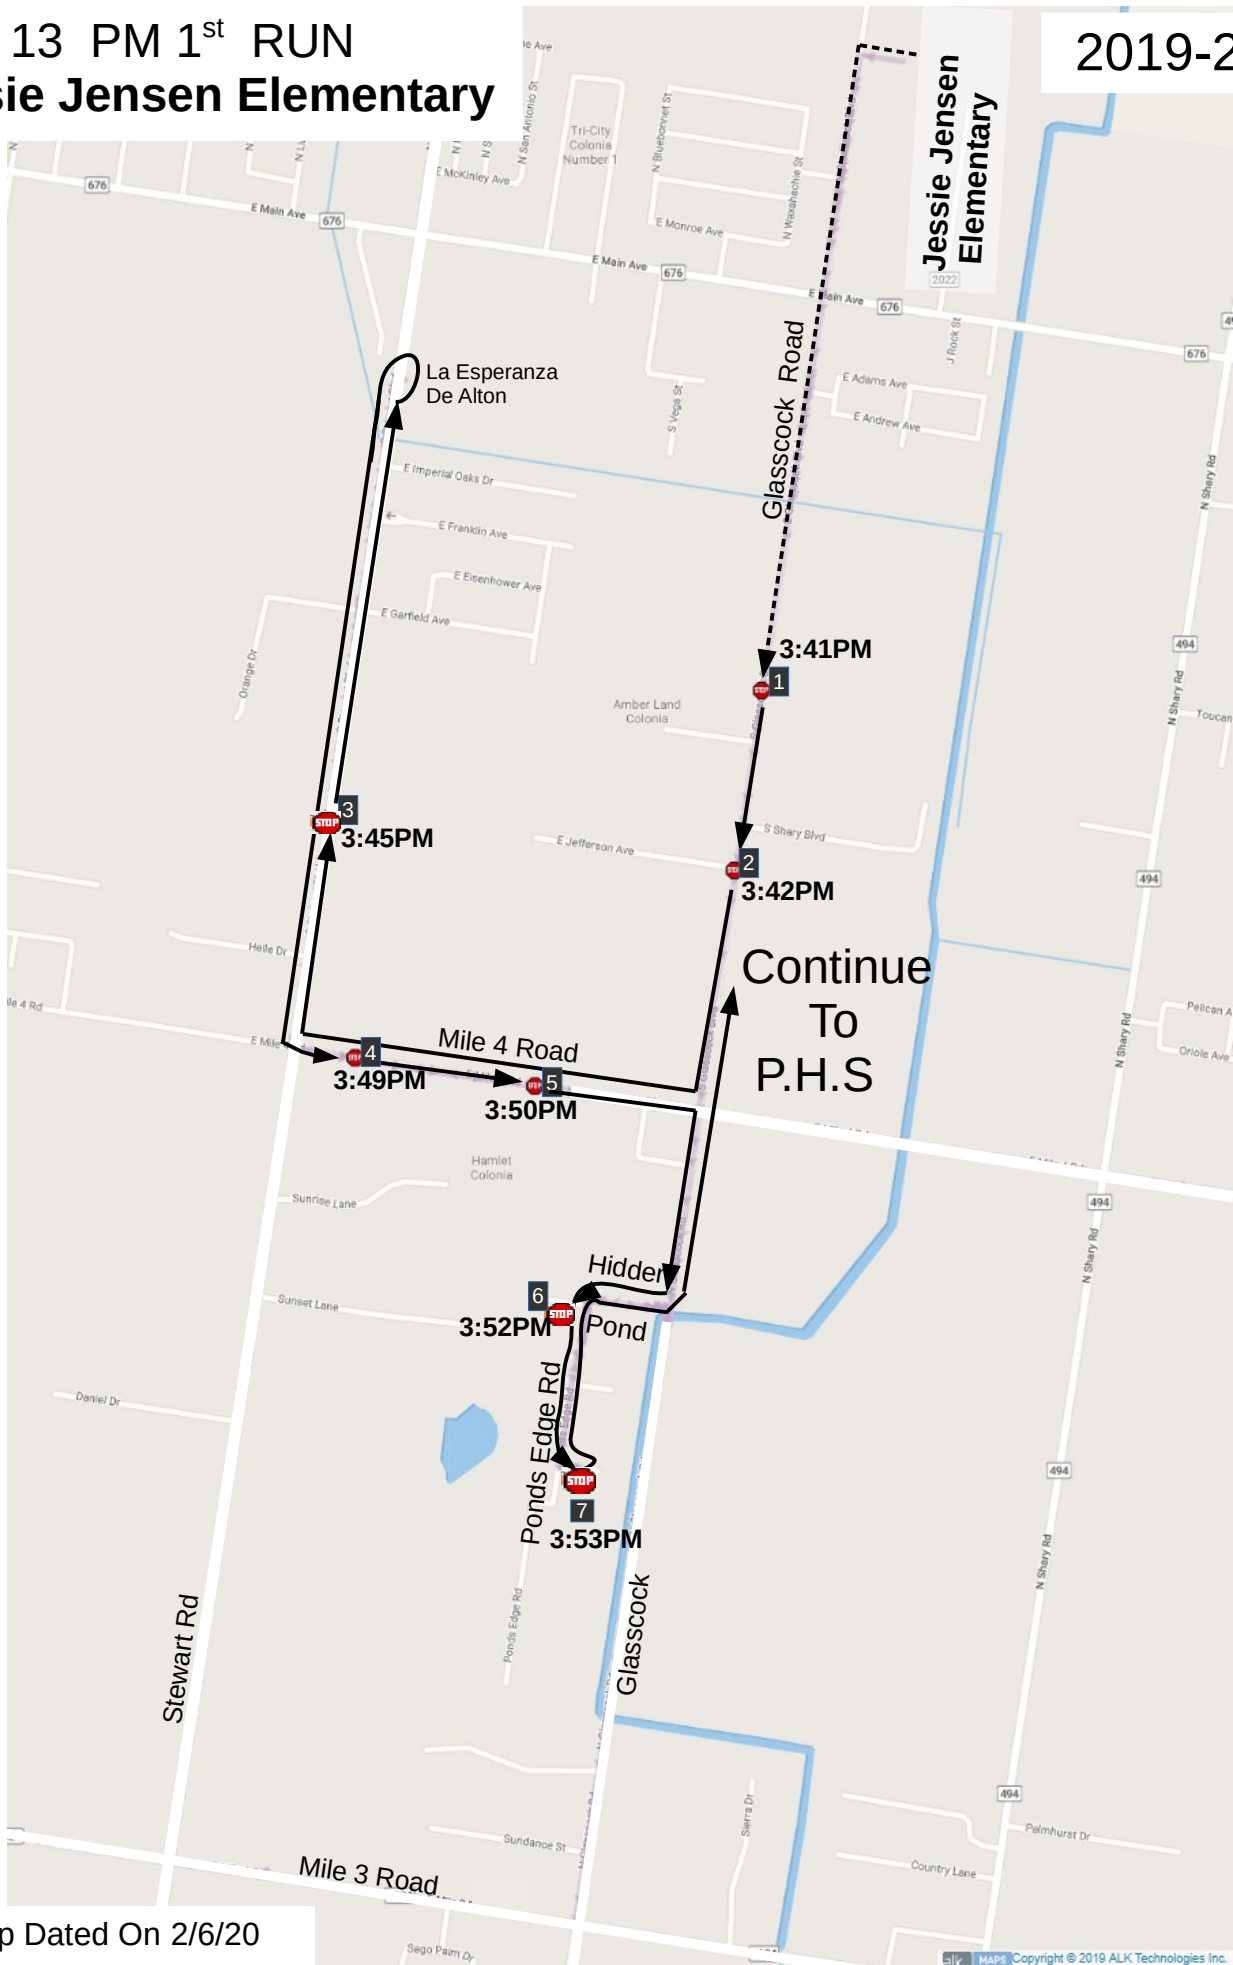

BUS 13 PM 1st RUN Jessie Jensen Elementary

2019-2020

Last Up Dated On 2/6/20